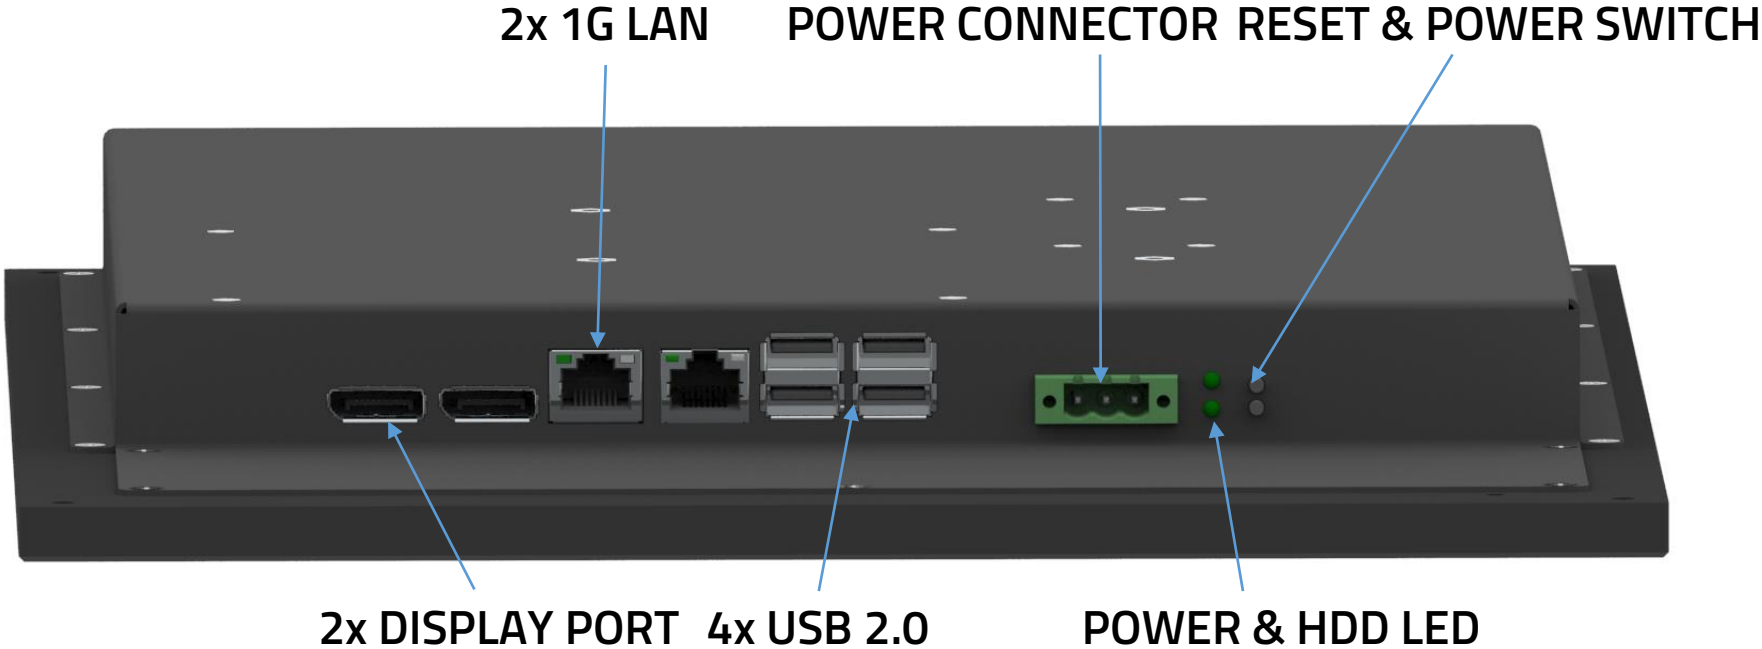

15.6" Full HD capacitive touch screen 1920x1080
4x USB2.0, 2xUSB3.1, 2xRS232
2x 10/100/1000 LAN
Processor: Intel J4005 (Option: J5005, Core i3,i5,i7)
Standard: 120G M.2 disk, 4GB RAM
Windows 10 IOT Enterprise (option Linux)
VESA MOUNT (100x100mm)
24V/1.5A power, passive design