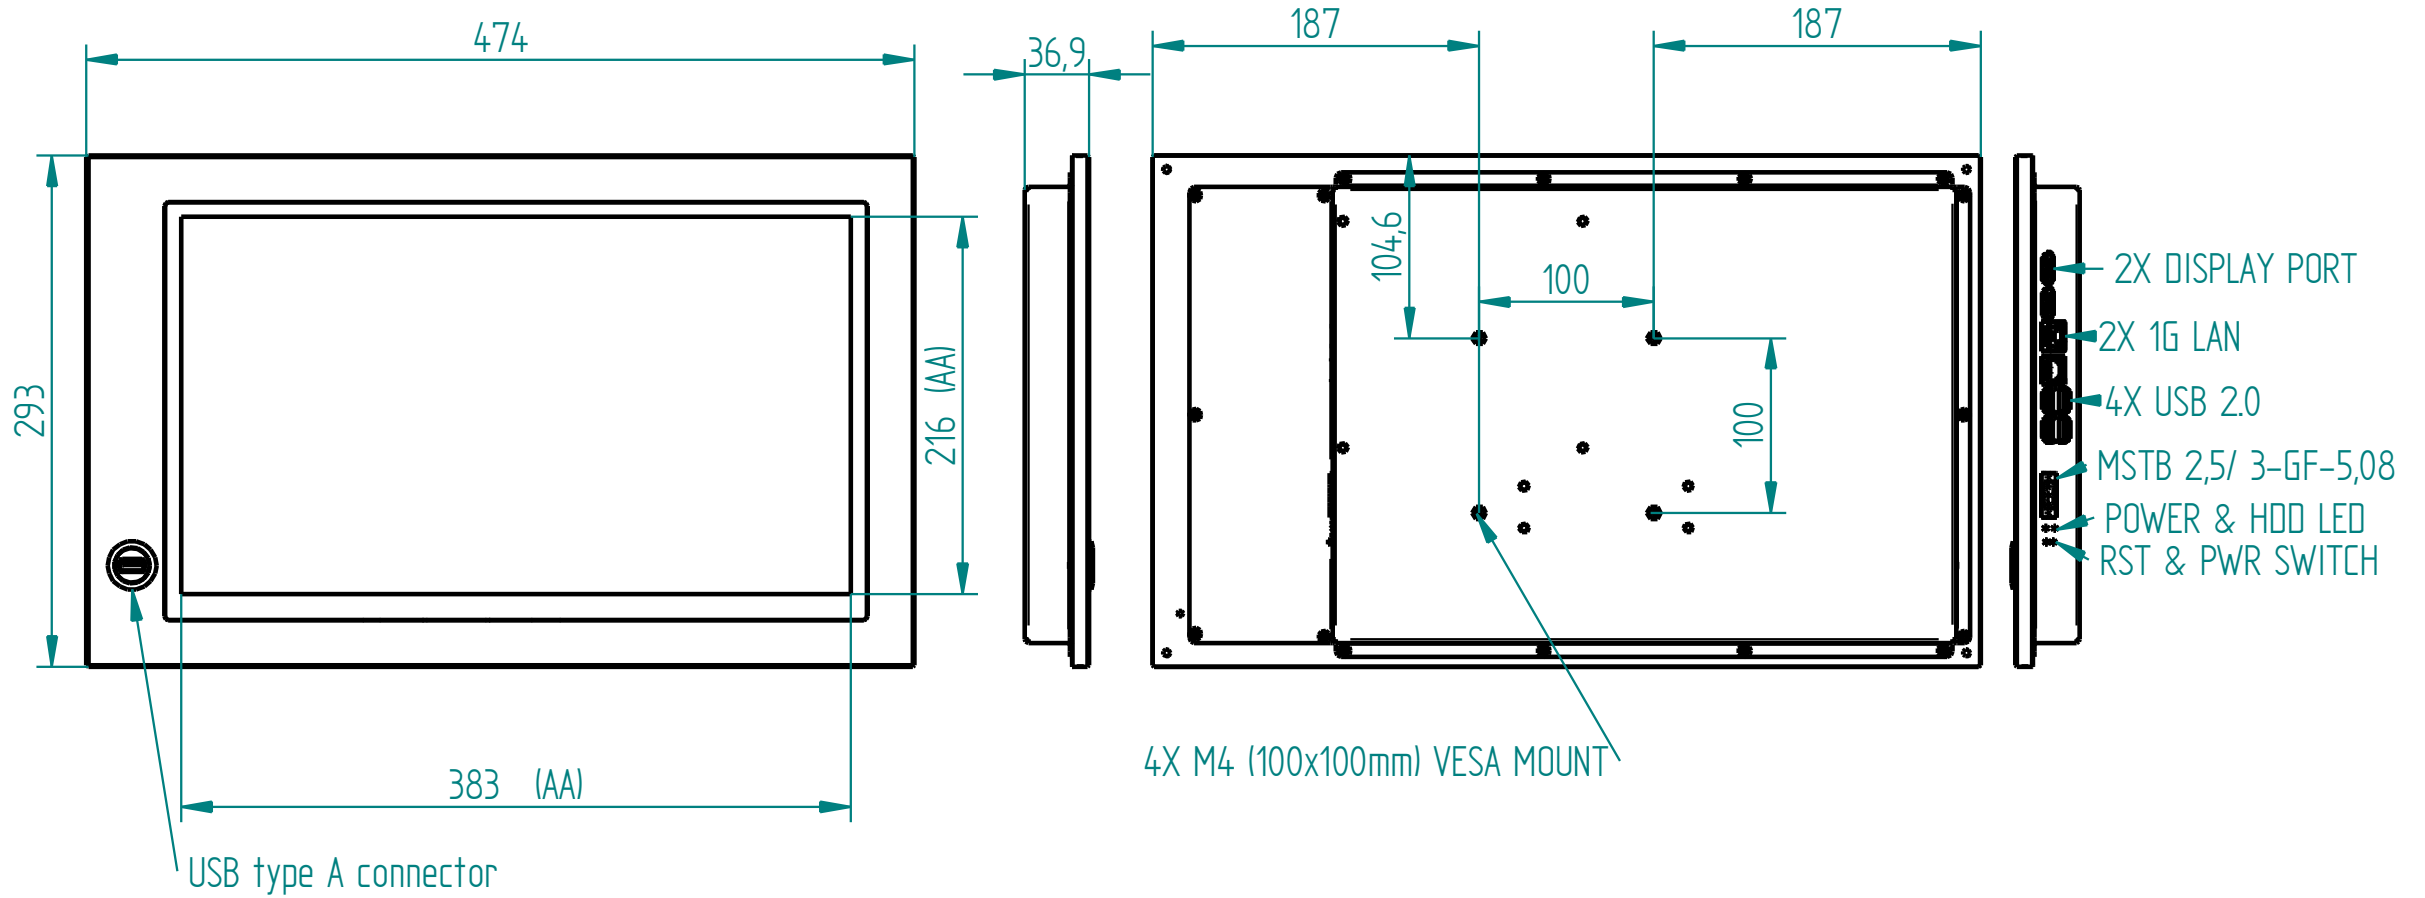

15.6" Full HD capacitive touch screen 1920x1080
4x USB2.0, 2xUSB3.1, 2xRS232
2x 10/100/1000 LAN
Processor: Intel J4005 (Option: J5005, Core i3,i5,i7)
Standard: 120G M.2 disk, 4GB RAM
Windows 10 IOT Enterprise (option Linux)
VESA MOUNT (100x100mm)
24V/1.5A power, passive design