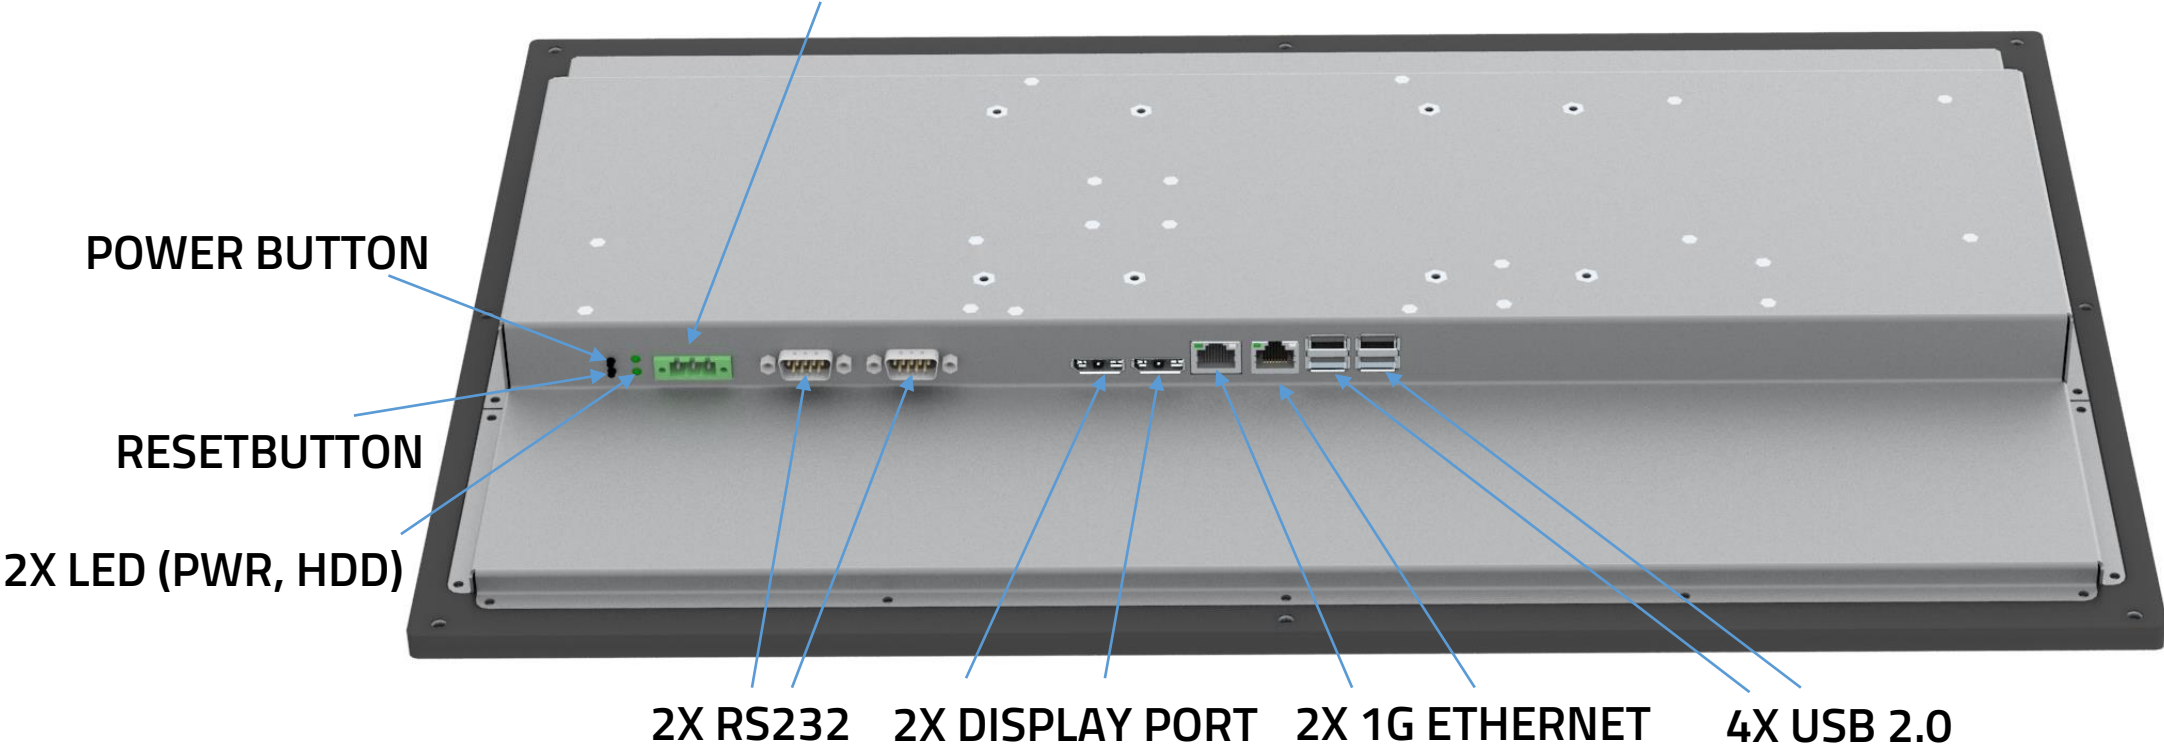

21.5" Full HD capacitive touch screen 1920x1080
4x USB2.0, 2xUSB3.1, 2xRS232
2x 10/100/1000 LAN
Processor: Intel J4005 (Option: J5005, Core i3,i5,i7)
Standard: 120G M.2 disk, 4GB RAM
Windows 10 IOT Enterprise (option Linux)
VESA MOUNT (100x100mm)
24V/1.5A power, passive design

POWER CONNECTOR (+ | CHASIS | -), mating connector: Phoenix PN# 1777992

POWER BUTTON

RESETBUTTON

2X LED (PWR, HDD)

2X RS232

2X DISPLAY PORT

2X 1G ETHERNET

4X USB 2.0