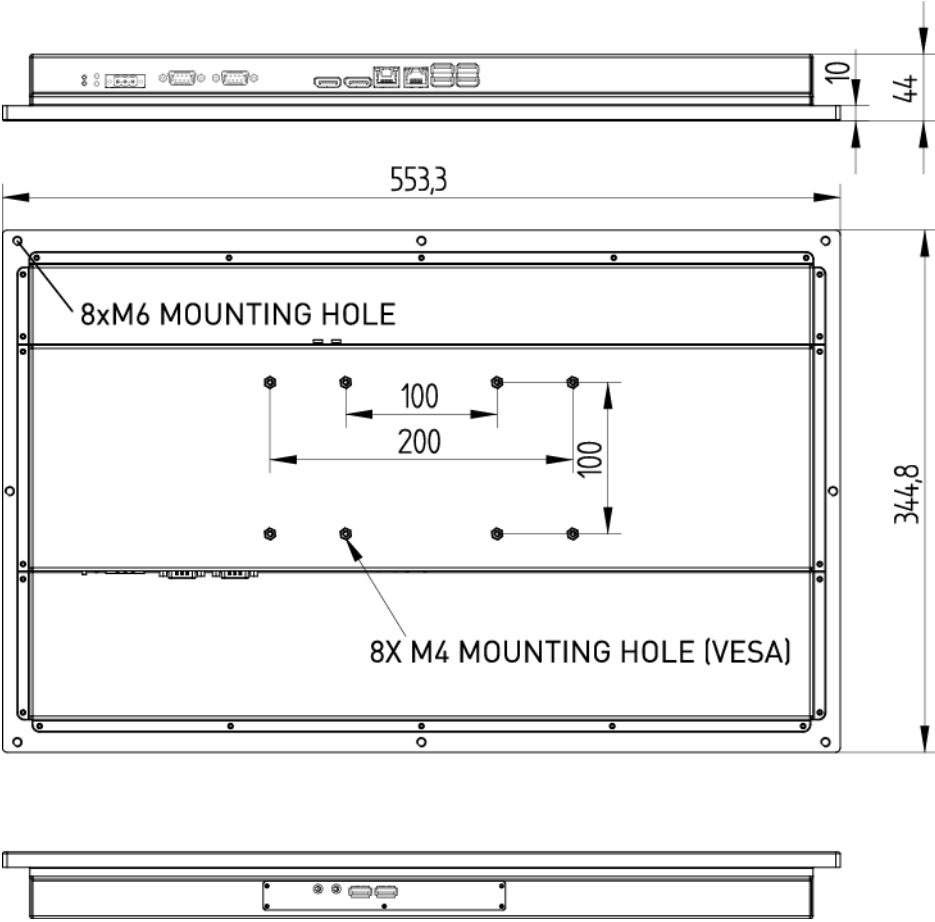

21.5" Full HD capacitive touch screen 1920x1080
4x USB2.0, 2xUSB3.1, 2xRS232
2x 10/100/1000 LAN
Processor: Intel J4005 (Option: J5005, Core i3,i5,i7)
Standard: 120G M.2 disk, 4GB RAM
Windows 10 IOT Enterprise (option Linux)
VESA MOUNT (100x100mm)
24V/1.5A power, passive design

POWER CONNECTOR (+ | CHASIS | -), mating connector: Phoenix PN# 1777992

POWER BUTTON

RESETBUTTON

2X LED (PWR, HDD)

2X RS232

2X DISPLAY PORT

2X 1G ETHERNET

4X USB 2.0