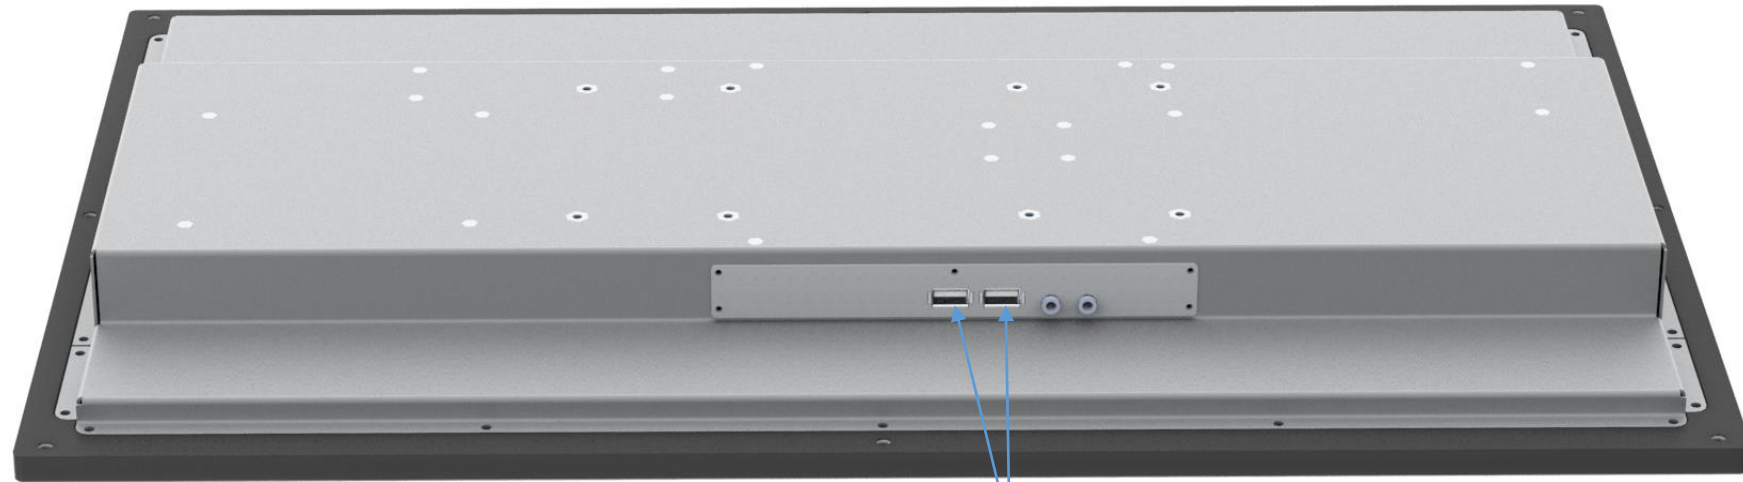

21.5" Full HD capacitive touch screen 1920x1080
4x USB2.0, 2xUSB3.1, 2xRS232
2x 10/100/1000 LAN
Processor: Intel J4005 (Option: J5005, Core i3,i5,i7)
Standard: 120G M.2 disk, 4GB RAM
Windows 10 IOT Enterprise (option Linux)
VESA MOUNT (100x100mm)
24V/1.5A power, passive design

POWER CONNECTOR (+ | CHASIS | -), mating connector: Phoenix PN# 1777992

POWER BUTTON

RESETBUTTON

2X LED (PWR, HDD)

2X RS232

2X DISPLAY PORT

2X 1G ETHERNET

4X USB 2.0